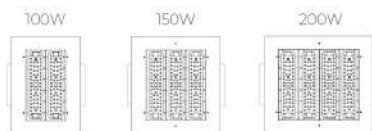

- รองรับแรงดันไฟฟ้า 100-265V / 50Hz~60Hz
- มีให้เลือก 2 แสง ค่าแสงสีขาว (Daylight) 5700K และค่าแสงวอร์ม (Warm white) 3000K
- ค่าการส่องสว่าง 140 ลูเมนต่อวัตต์
- ค่า CRI >70%
- มุมการส่องสว่าง 90 องศา
- ระบบป้องกันแรงดันกระชากที่ 6kV
- มาตรฐานป้องกันน้ำและฝุ่นที่ IP65
- อายุการใช้งานหลอด LED ที่ 50,000 ชั่วโมง
- ตัวโคมผลิตจาก Aluminium
- ไตรเวออร์ MeanWell