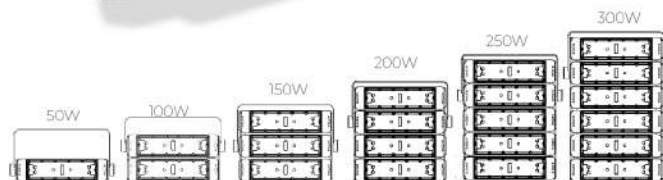

PRODUCT CODE	MODEL	WATT	LUMEN	COLOR TEMP	SIZE(MM)
FX-FD04-0050-65K	THOMAS (โทมัส)	50W	6,000 lm	6500K	352x76x104mm
FX-FD04-0100-65K	THOMAS (โทมัส)	100W	12,000 lm	6500K	352x157x104mm
FX-FD04-0150-65K	THOMAS (โทมัส)	150W	18,000 lm	6500K	352x237x104mm
FX-FD04-0200-65K	THOMAS (โทมัส)	200W	24,000 lm	6500K	352x318x104mm
FX-FD04-0250-65K	THOMAS (โทมัส)	250W	30,000 lm	6500K	352x398x104mm
FX-FD04-0300-65K	THOMAS (โทมัส)	300W	36,000 lm	6500K	352x479x104mm